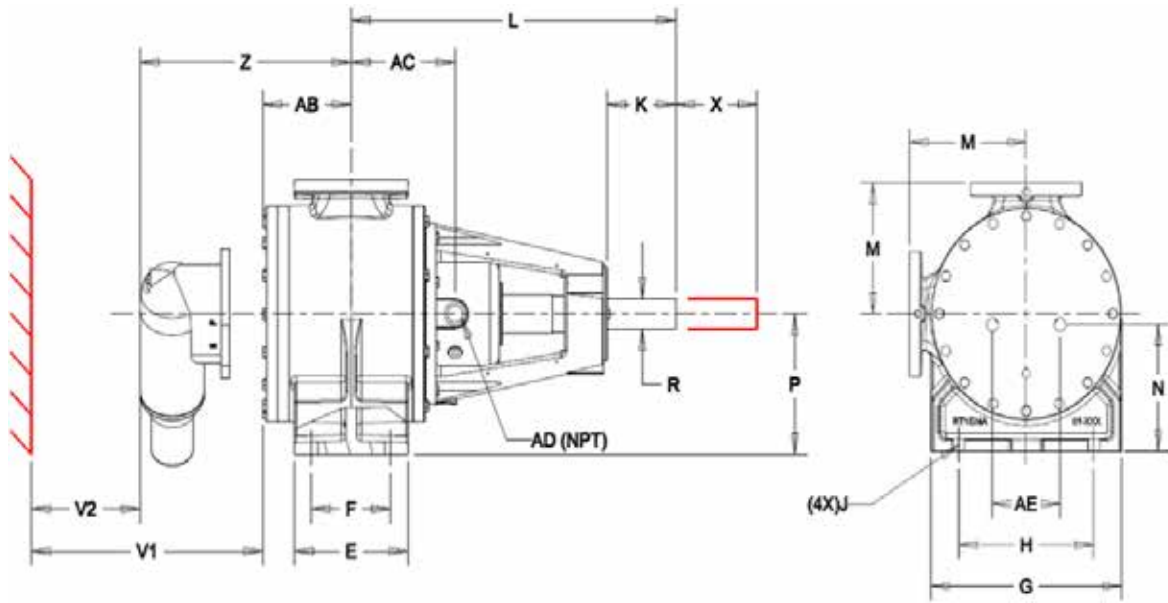

DESMI ROTAN® 90 PLUS Models

Pump Size	Line Size	HDxxxLFDK-pump dimensions with 90° + pipe connections																				
		E	F	G	H	J	K	L	M	N	P	R	S	T	U	V1/V2	X	AB	AC	AD	AE	AF
1013	3"	6.10	4.92	9.65	6.30	0.59	4.06	17.50	7.19	7.00	7.00	32	35.50	10	0.55	4.53	4.53	4.59	5.55	3/4"	3.54	3/4"
1263	3"	7.09	4.72	11.02	7.48	0.75	4.76	22.64	7.19	7.00	7.00	42	45.50	12	0.71	5.51	5.51	4.84	6.34	1"	4.41	3/4"
1524	4"	9.06	6.30	15.51	11.02	0.94	5.24	25.87	9.50	9.21	10.00	55	60	16	0.87	7.61	7.61	6.54	8.29	1"	5.51	3/4"
1525	5"	9.06	6.30	15.35	11.02	0.94	5.24	25.87	10.00	8.71	9.50	55	60	16	0.87	7.61	7.61	6.54	8.31	1"	5.51	3/4"

Capacity Compare		
Pump size	LQ4124	1013
GPM @ RPM	135 @ 640	135 @ 575
Pump size	LL124	1013
GPM @ RPM	140 @ 520	140 @ 593
Pump size	LS4124	1263
GPM @ RPM	200 @ 640	200 @ 525
Pump size	M4124	1524
GPM @ RPM	420 @ 420	420 @ 380
Pump size	M260	1524
GPM @ RPM	360 @ 280	490 @ 440

DESMI ROTAN®	ENVIROGEAR® G / E	VIKING®	TUTHILL®	GORMANRUPP®
HD1013	G1-55, E1-55	*L & *LQ	*200	GHS 3
HD1013	G1-69, E1-69	LL	*201	GHS 3
HD1263	G1-82, E1-82	LS	250	GHS 3
HD1524	N/A	M	N/A	N/A
HD1525	N/A	M	N/A	N/A

* indicates standard threaded connections, but when supplied with 3" flanged casings, do have the same flange to flange dimensions.

* Viking® is a registered trademark of Viking Pump, Inc., a unit of IDEX Corporation. Tuthill® is a registered trademark of Tuthill Corporation. Gorman-Rupp® is a registered trademark of Gorman-Rupp® Company.

DESMI ROTAN® Options

Four material options with Inline or 90° port connections up to 1,100 gpm

Mag Drive Pump in four material options with Inline or 90° port connections up to 400 gpm

Close coupled pumps in four material options, Inline or 90° port connections up to 225 gpm

Drop-In Replacement Options

1" to 6" drop-in for flows up to 500 gpm

1" to 3" drop-in for flows up to 75 gpm

3" drop-in Asphalt replacement 200 gpm